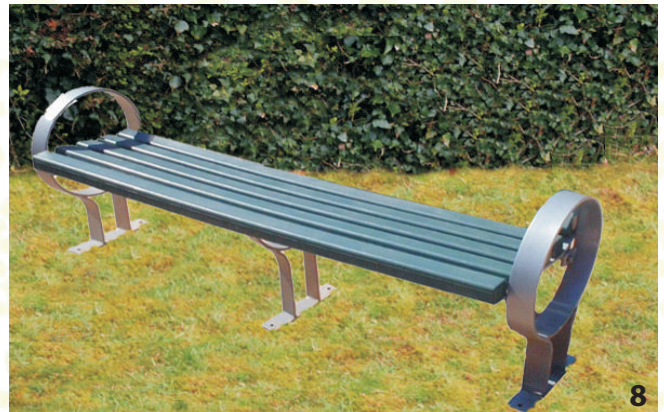

Made from 100% recycled materials

NEW Outdoor Seating

7.The Orwell
Length: 1800mm
Dark grey legs, slats available in brown, green, grey or dark grey
£400

8.The Orwell Bench
Length: 1800mm
Dark grey legs, slats available in brown, green, grey or dark grey £260

9.The Whitton
Length: 1800mm
Width: 460mm
£340

10.The Kersey
Length: 1500mm Width:600mm £325
Length: 1800mm Width:600mm £375

Recycled composite plank and cast iron benches:

11.The Stour
Length: 1800mm
Black legs with slats available in brown, green, grey or dark grey
£350

12.The Colne
Length: 1800mm
Black legs with slats available in brown, green, grey or dark grey
£330